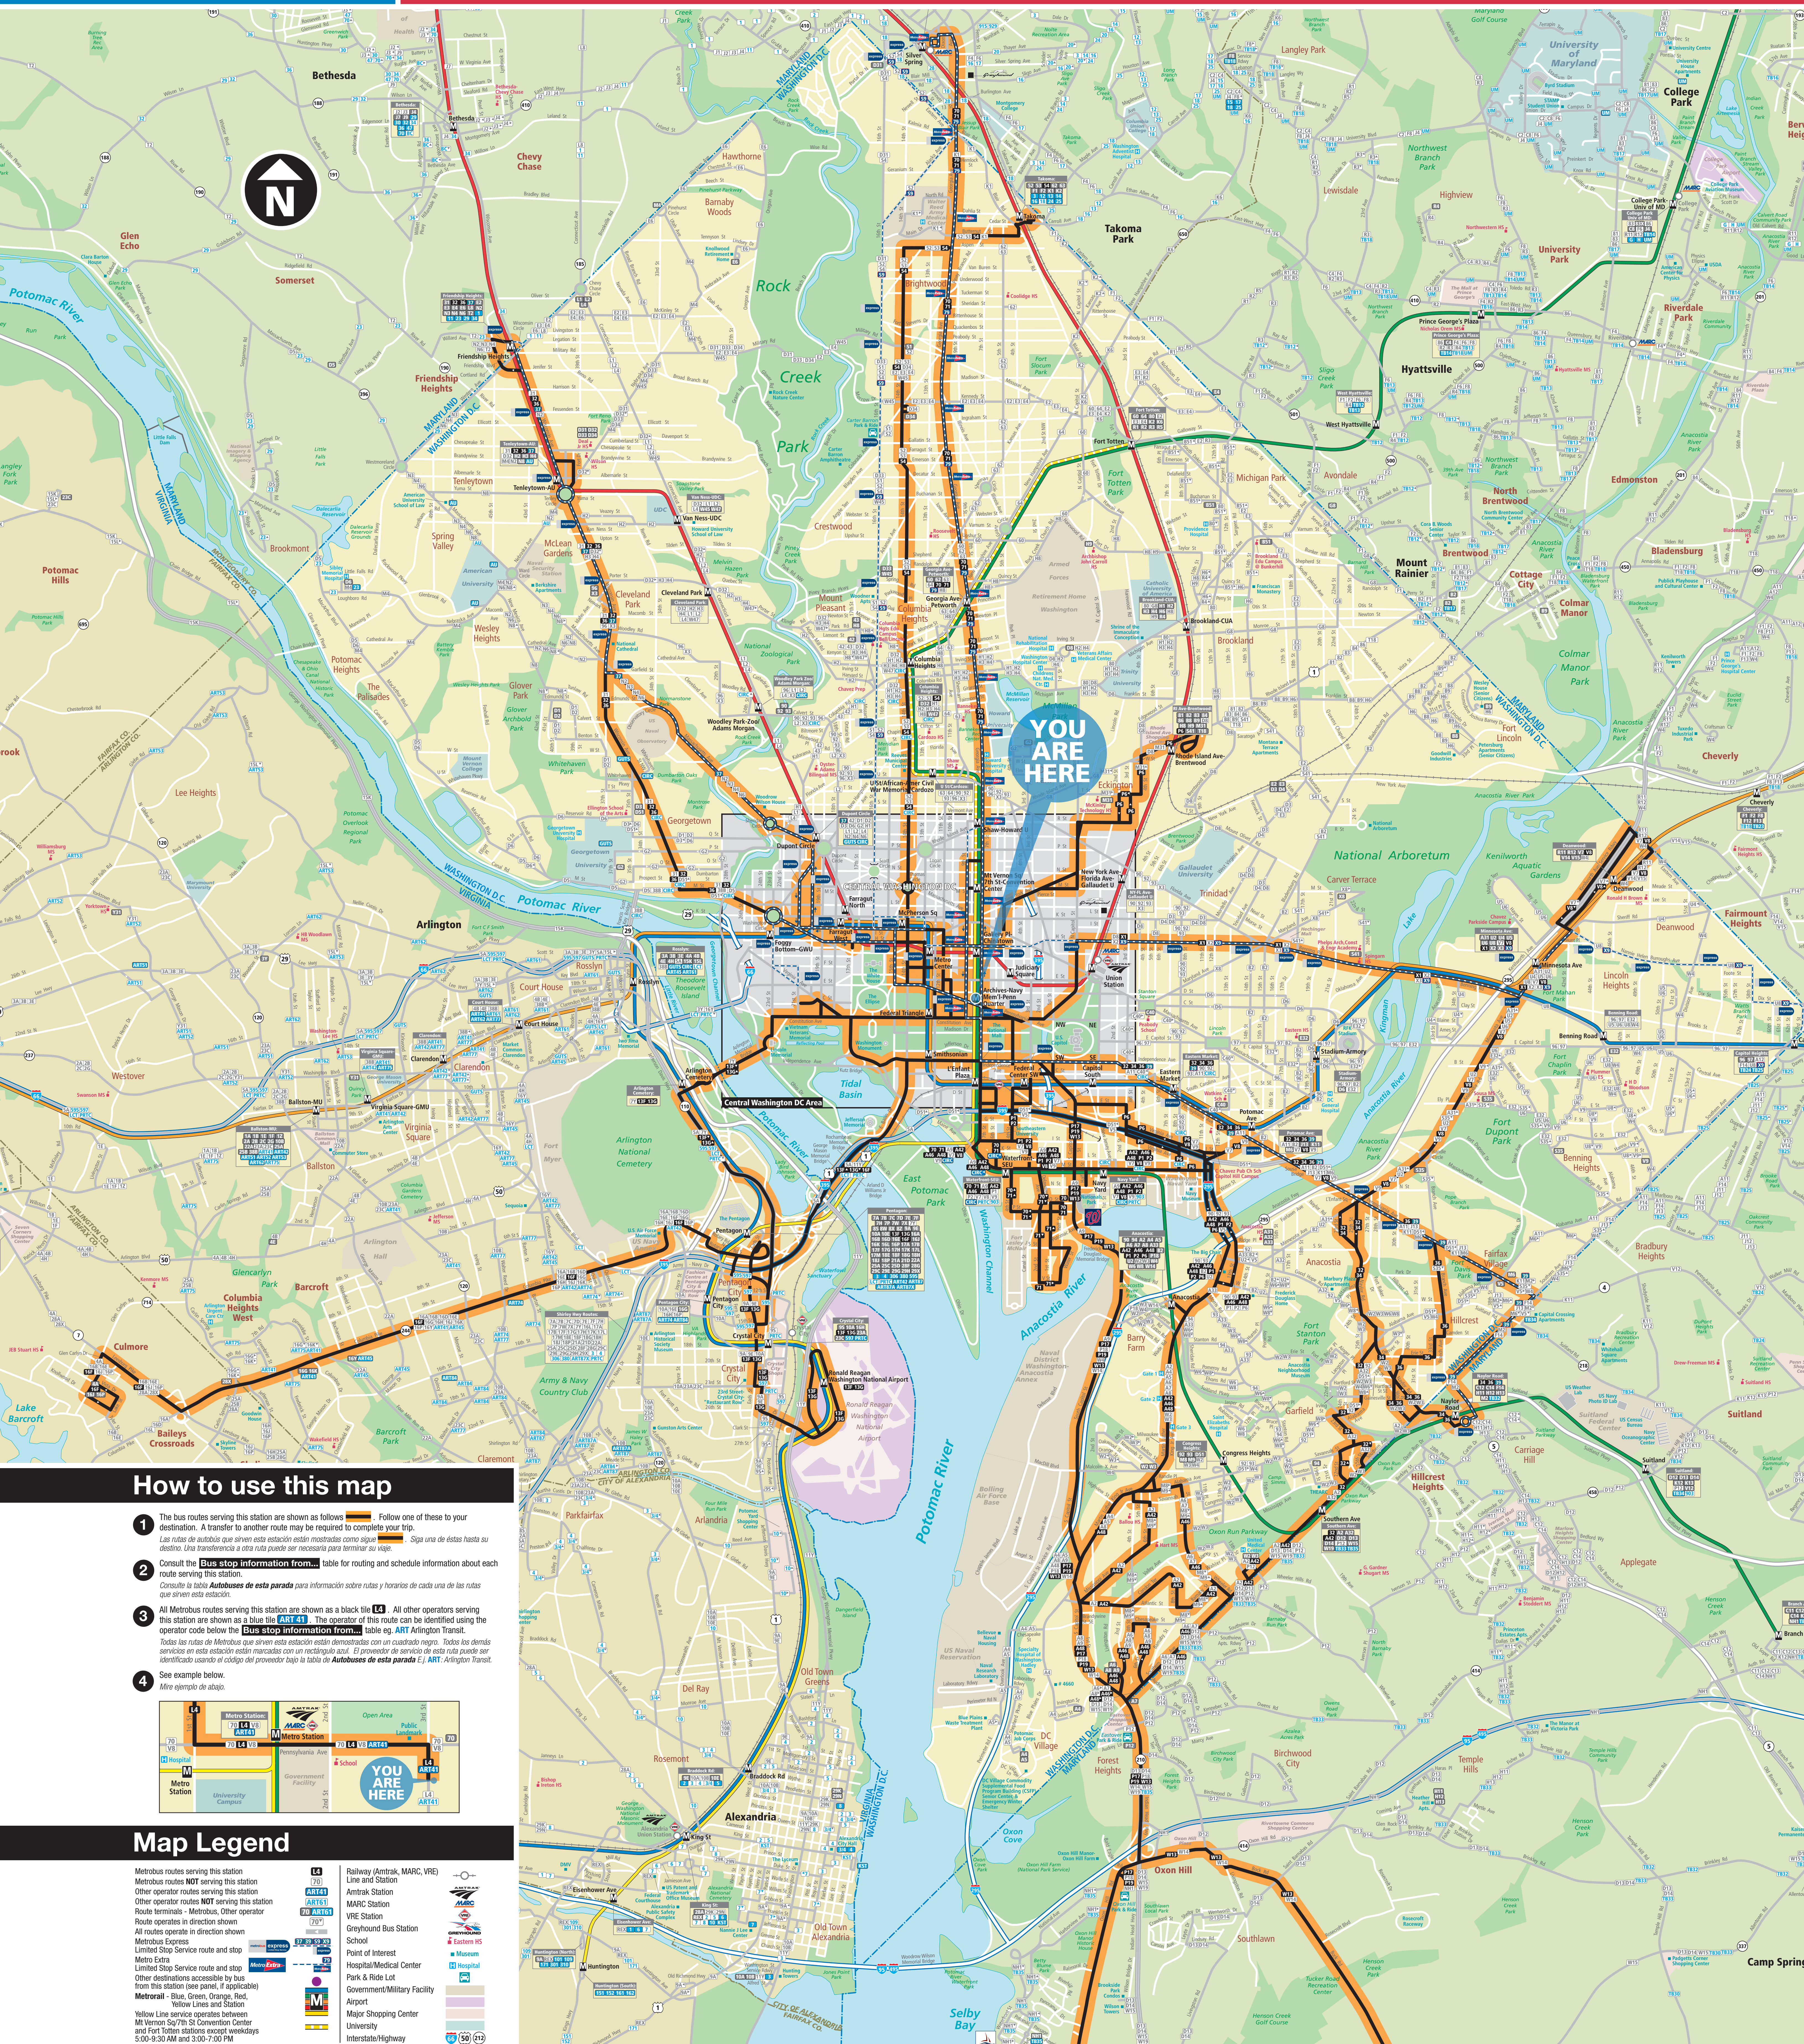

Bus Information From Archives-Navy Mem'l-Penn Quarter Station

YOU ARE HERE

How to use this map

Map Legend