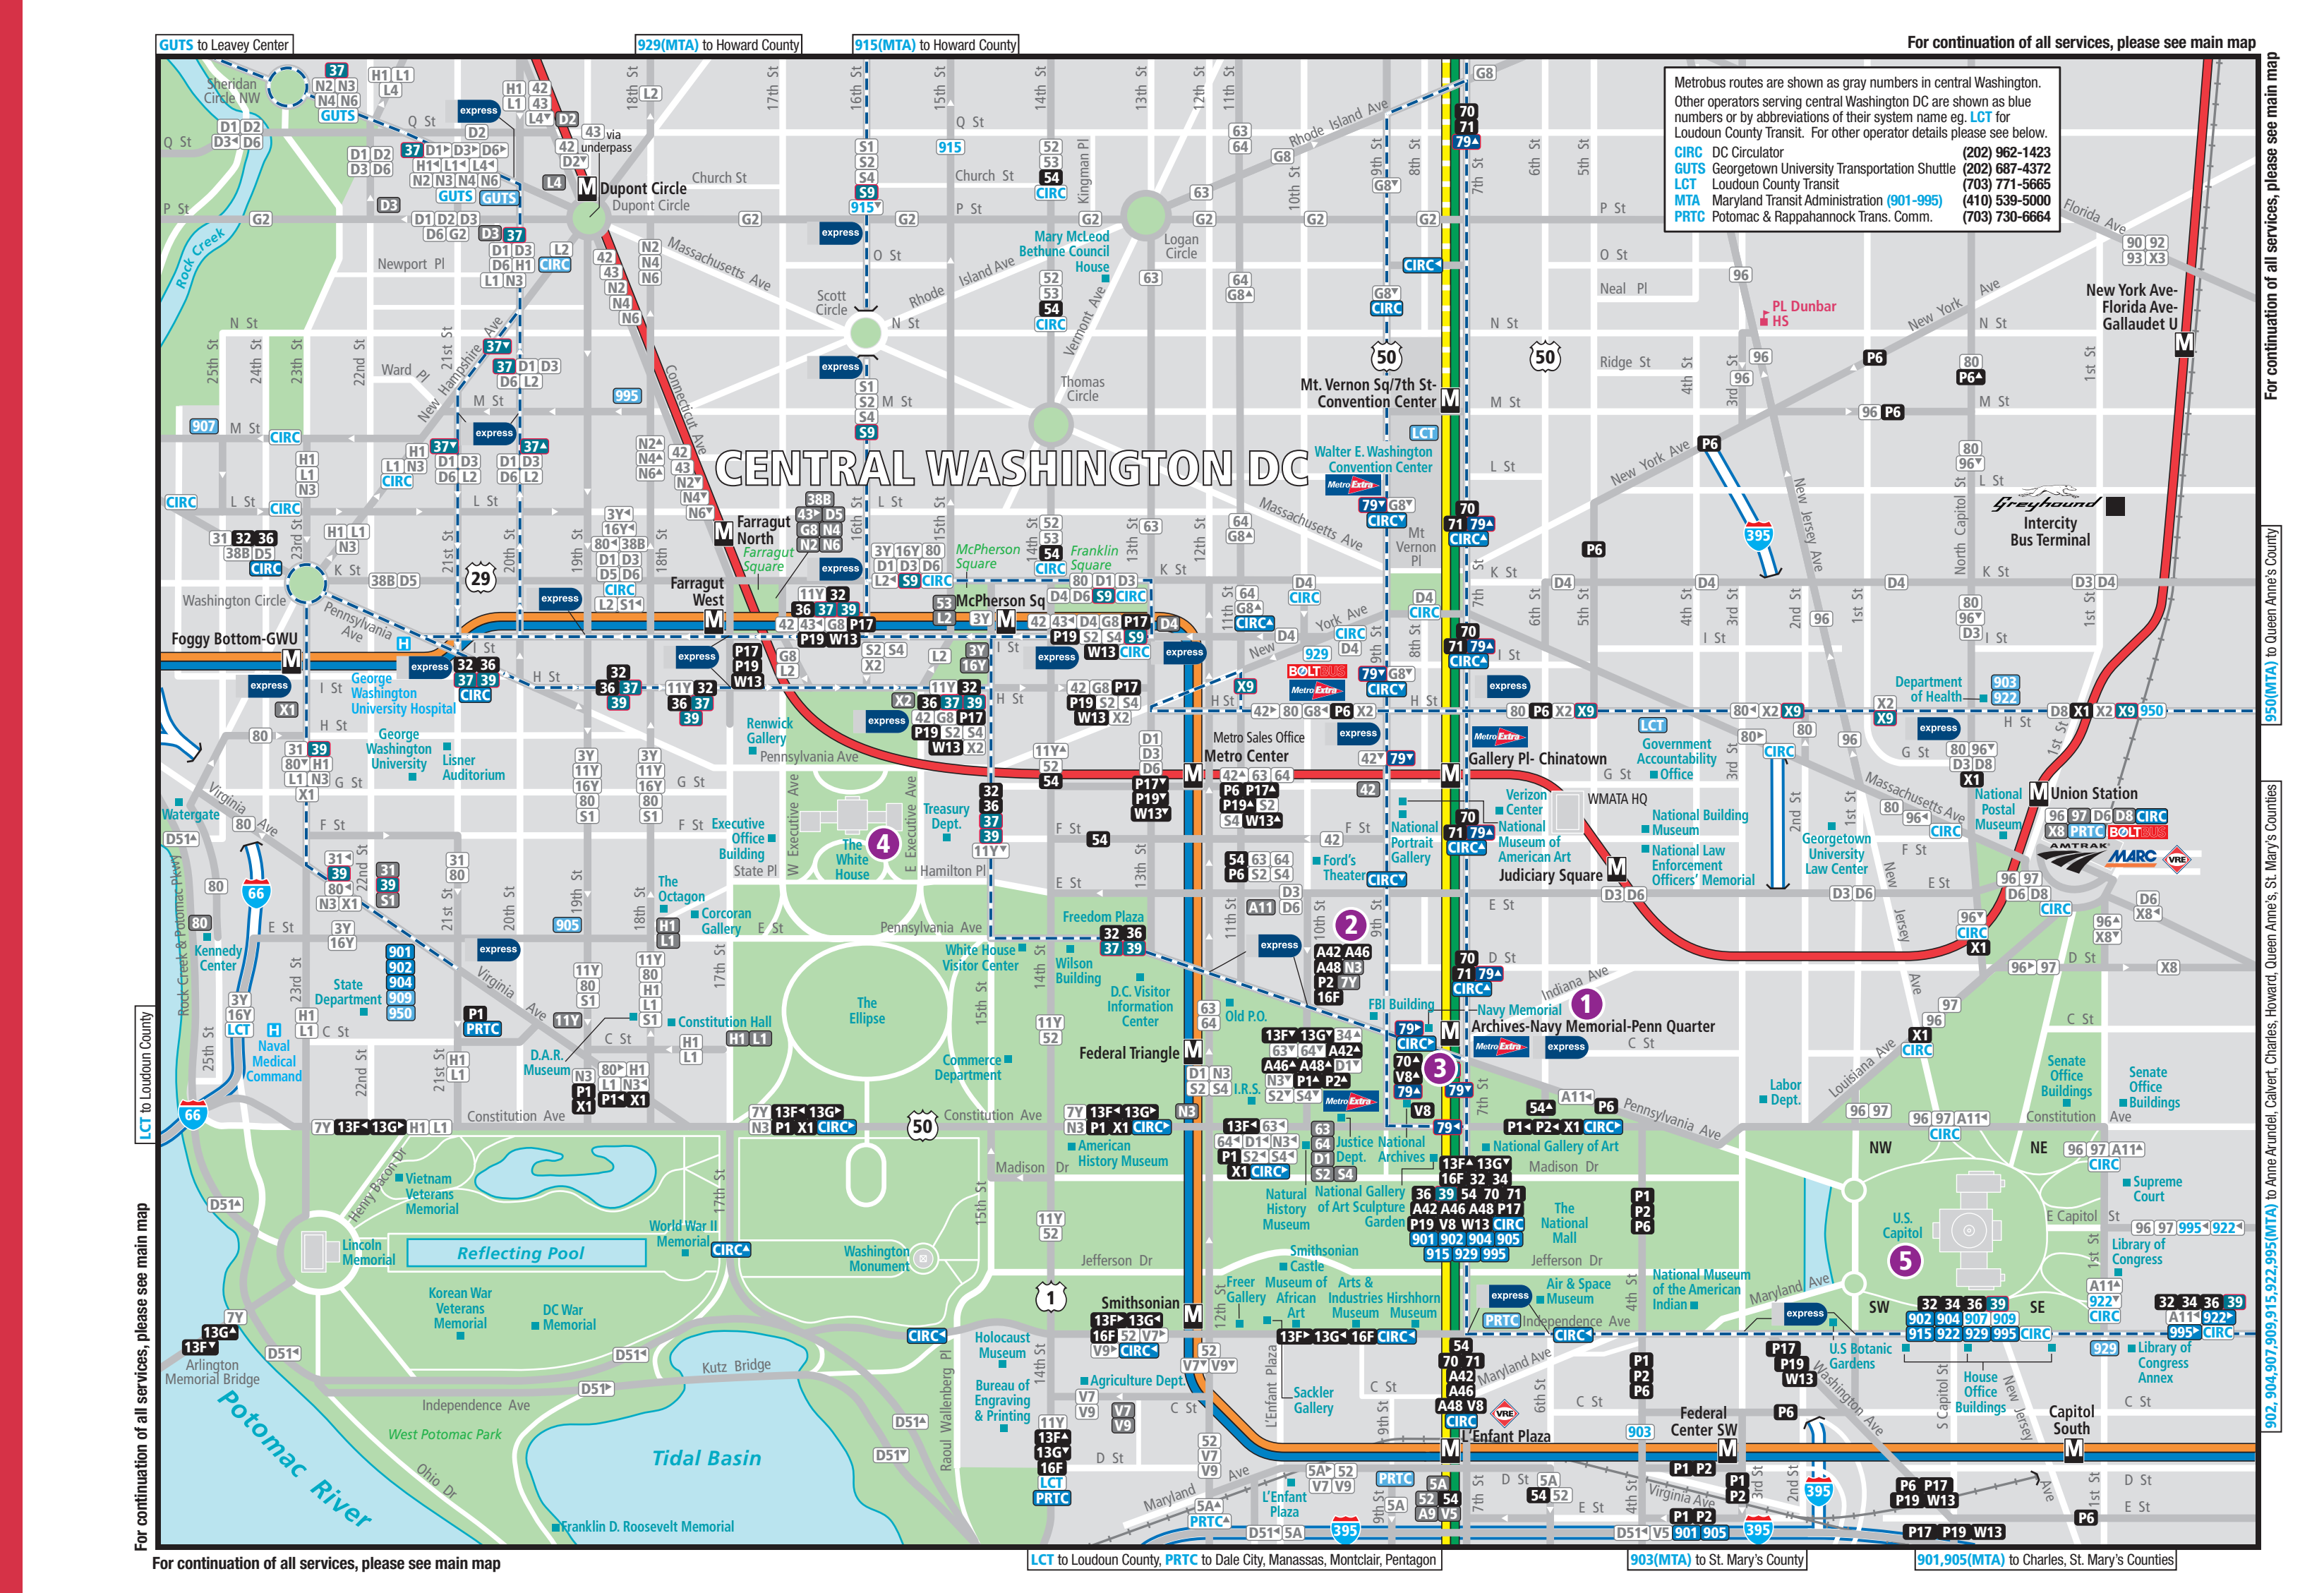

Where to board your bus from Archives-Navy Mem'l-Penn Quarter Station

- You Are Here
- Bus Stop
- Elevator
- Escalator, showing your direction as you step off the escalator
- MetroRail Station and Lines
- Place of Interest (see Other destinations accessible by bus below)

Note: The lettered red discs on this map will help you locate the bus stops near this station. Be advised they are not displayed at the bus stops.

Bus stop information from Archives-Navy Mem'l-Penn Quarter Station