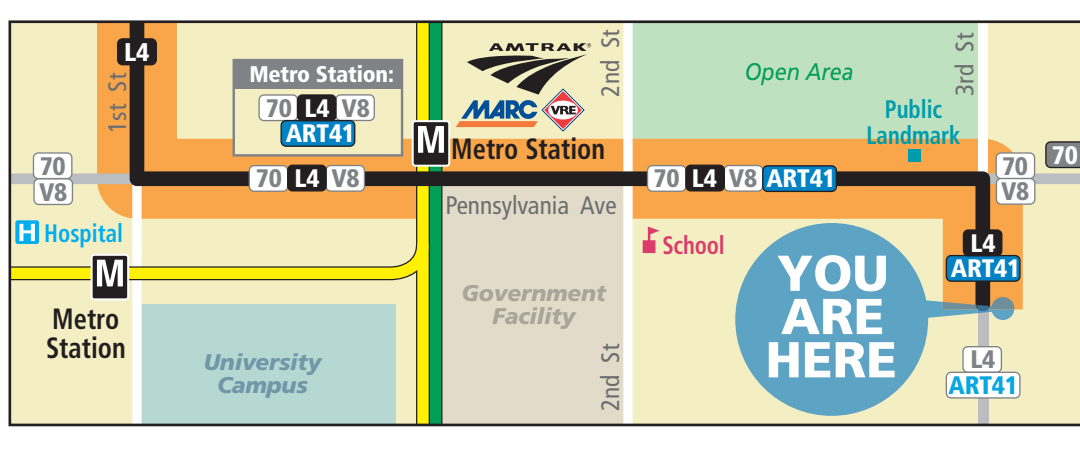

Bus Information From Archives-Navy Mem'l-Penn Quarter Station

YOU ARE HERE

How to use this map

Map Legend

Where to board your bus from Archives-Navy Mem'l-Penn Quarter Station

- You Are Here
- Bus Stop
- Elevator
- Escalator, showing your direction as you step off the escalator
- MetroRail Station and Lines
- Place of Interest (see Other destinations accessible by bus below)

Note: The lettered red discs on this map will help you locate the bus stops near this station. Be advised they are not displayed at the bus stops.

Bus stop information from Archives-Navy Mem'l-Penn Quarter Station