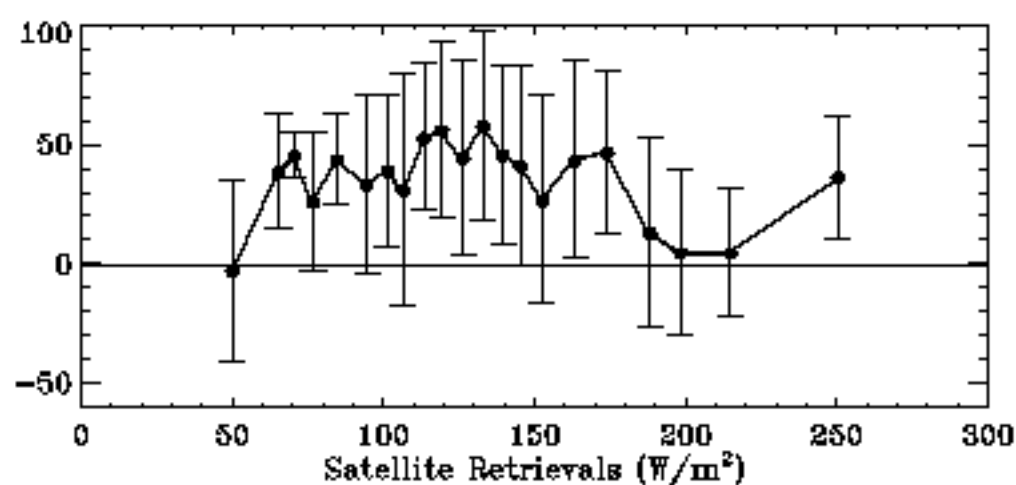

Validation of GWDISK PAR Retrieval

11/21/2014 - 12/20/2014

Station	Number	Accu	Prec	RMSE	Corr	MinErr	MaxErr
fpk	59	11.999	39.186	40.664	0.265	-66.306	88.280
sxf	65	24.338	36.817	43.897	0.742	-88.442	96.729
psu	57	67.030	32.102	74.199	0.808	-7.268	120.399
tbl	56	14.907	48.662	50.477	0.643	-63.943	116.145
bon	87	44.413	24.200	50.512	0.863	-14.921	99.534
dra	59	23.957	34.318	41.614	0.931	-29.934	84.039
gwn	88	47.472	27.049	54.561	0.902	10.461	122.362
COVE	0	-9999.900	-9999.900	-9999.900	-9999.900	-9999.900	-9999.900
All	471	34.820	38.436	51.833	0.804	-88.442	122.362