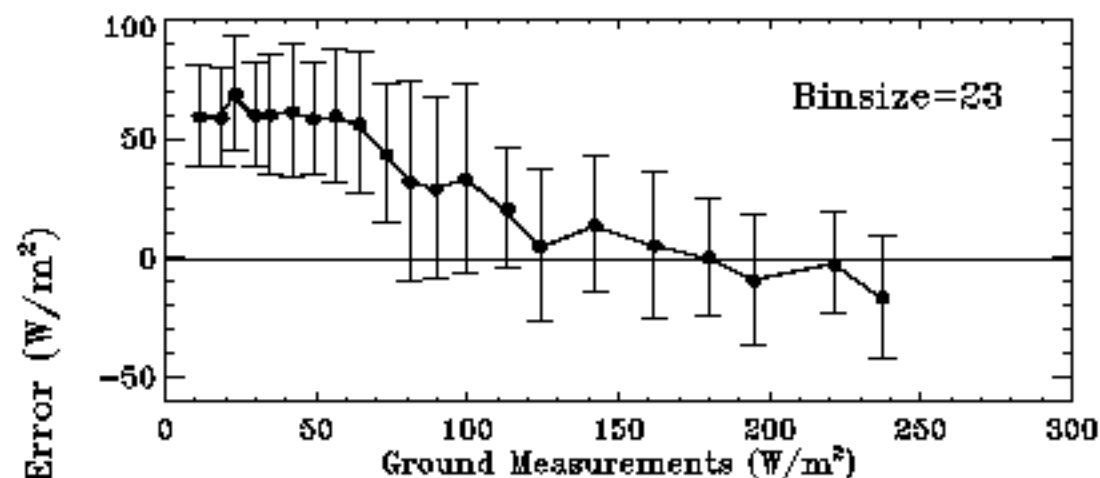

Validation of GWDISK PAR Retrieval

11/21/2014 - 12/20/2014

Station	Number	Accu	Prec	RMSE	Corr	MinErr	MaxErr
fpk	59	11.999	39.186	40.664	0.265	-66.306	88.280
sxf	65	24.338	36.817	43.897	0.742	-88.442	96.729
psu	57	67.030	32.102	74.199	0.808	-7.268	120.399
tbl	56	14.907	48.662	50.477	0.643	-63.943	116.145
bon	87	44.413	24.200	50.512	0.863	-14.921	99.534
dra	59	23.957	34.318	41.614	0.931	-29.934	84.039
gwn	88	47.472	27.049	54.561	0.902	10.461	122.362
COVE	0	-9999.900	-9999.900	-9999.900	-9999.900	-9999.900	-9999.900
All	471	34.820	38.436	51.833	0.804	-88.442	122.362