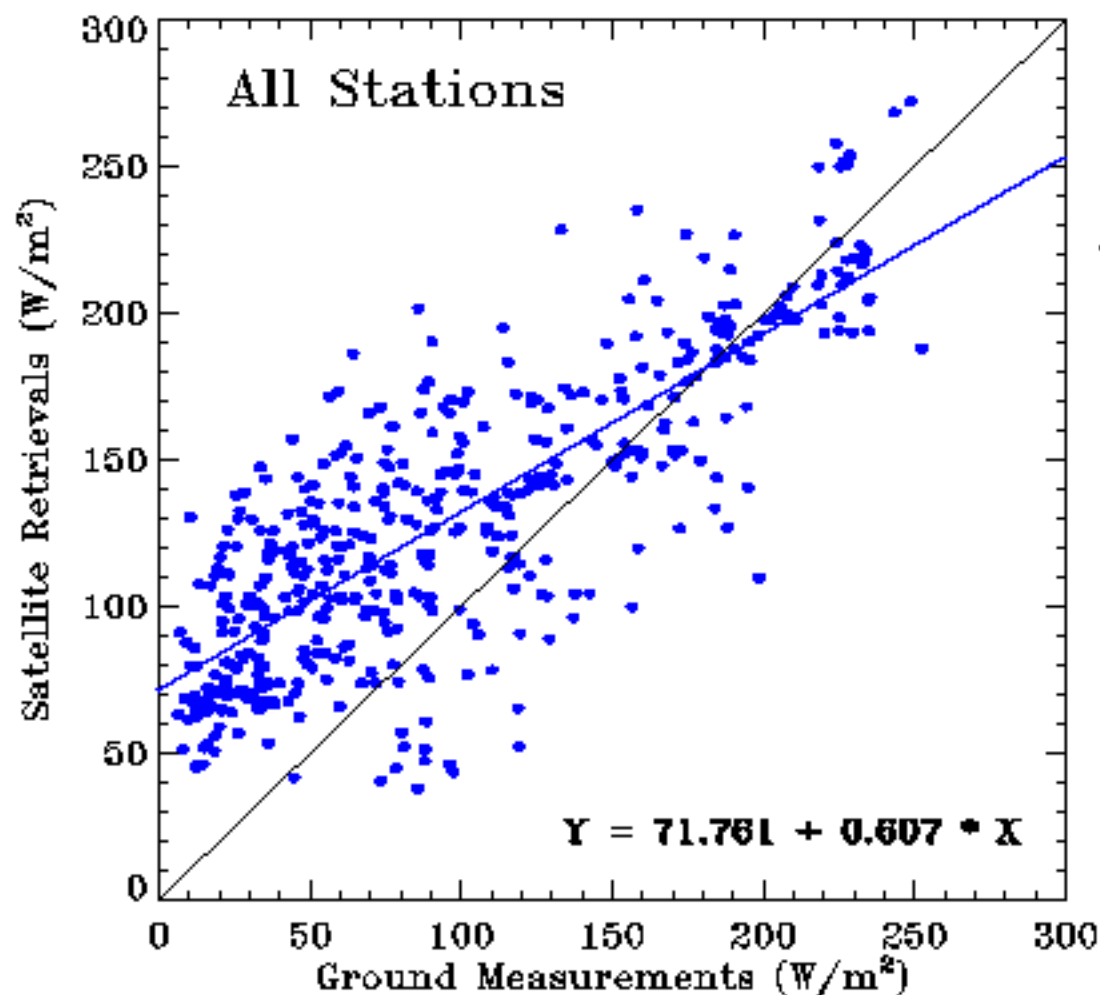

Validation of GWDISK PAR Retrieval

11/21/2014 - 12/20/2014

Station	Number	Accu	Prec	RMSE	Corr	MinErr	MaxErr
fpk	59	11.999	39.186	40.664	0.265	-66.306	88.280
sxf	65	24.338	36.817	43.897	0.742	-88.442	96.729
psu	57	67.030	32.102	74.199	0.808	-7.268	120.399
tbl	56	14.907	48.662	50.477	0.643	-63.943	116.145
bon	87	44.413	24.200	50.512	0.863	-14.921	99.534
dra	59	23.957	34.318	41.614	0.931	-29.934	84.039
gwn	88	47.472	27.049	54.561	0.902	10.461	122.362
COVE	0	-9999.900	-9999.900	-9999.900	-9999.900	-9999.900	-9999.900
All	471	34.820	38.436	51.833	0.804	-88.442	122.362