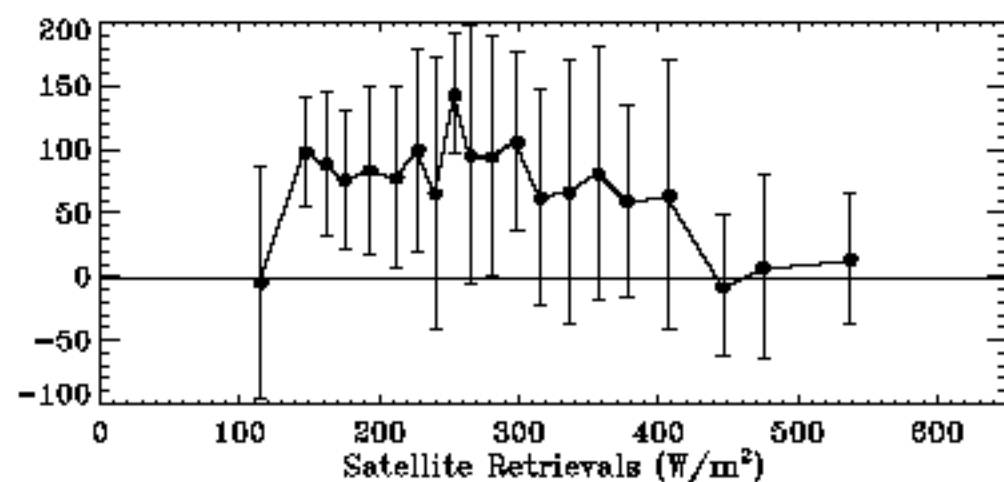

Validation of GWDISK DSR Retrieval

11/21/2014 - 12/20/2014

Station	Number	Accu	Prec	RMSE	Corr	MinErr	MaxErr
fpk	59	25.726	95.374	97.999	0.309	-163.271	190.861
sxf	68	49.240	84.974	97.667	0.760	-197.940	208.901
psu	59	146.925	75.815	165.037	0.835	-38.261	259.471
tbl	59	40.537	109.691	116.066	0.689	-148.191	284.809
bon	88	91.873	54.662	106.746	0.891	-53.843	196.743
dra	59	37.444	75.911	84.065	0.932	-79.575	185.584
gwn	88	78.804	59.279	98.408	0.935	-11.074	236.368
COVE	0	-9999.900	-9999.900	-9999.900	-9999.900	-9999.900	-9999.900
All	480	69.073	86.679	110.764	0.840	-197.940	284.809