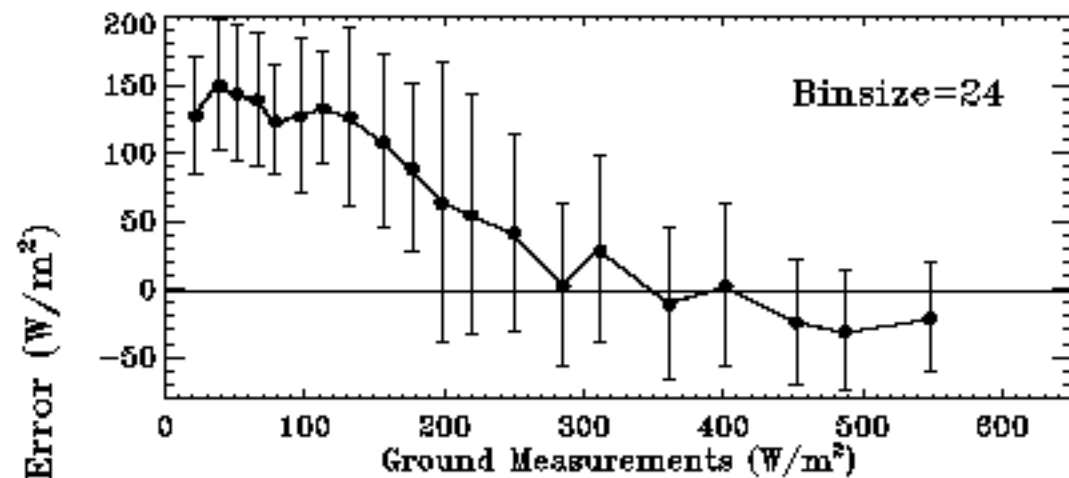

Validation of GWDISK DSR Retrieval

11/21/2014 - 12/20/2014

Station	Number	Accu	Prec	RMSE	Corr	MinErr	MaxErr
fpk	59	25.726	95.374	97.999	0.309	-163.271	190.861
sxf	68	49.240	84.974	97.667	0.760	-197.940	208.901
psu	59	146.925	75.815	165.037	0.835	-38.261	259.471
tbl	59	40.537	109.691	116.066	0.689	-148.191	284.809
bon	88	91.873	54.662	106.746	0.891	-53.843	196.743
dra	59	37.444	75.911	84.065	0.932	-79.575	185.584
gwn	88	78.804	59.279	98.408	0.935	-11.074	236.368
COVE	0	-9999.900	-9999.900	-9999.900	-9999.900	-9999.900	-9999.900
All	480	69.073	86.679	110.764	0.840	-197.940	284.809