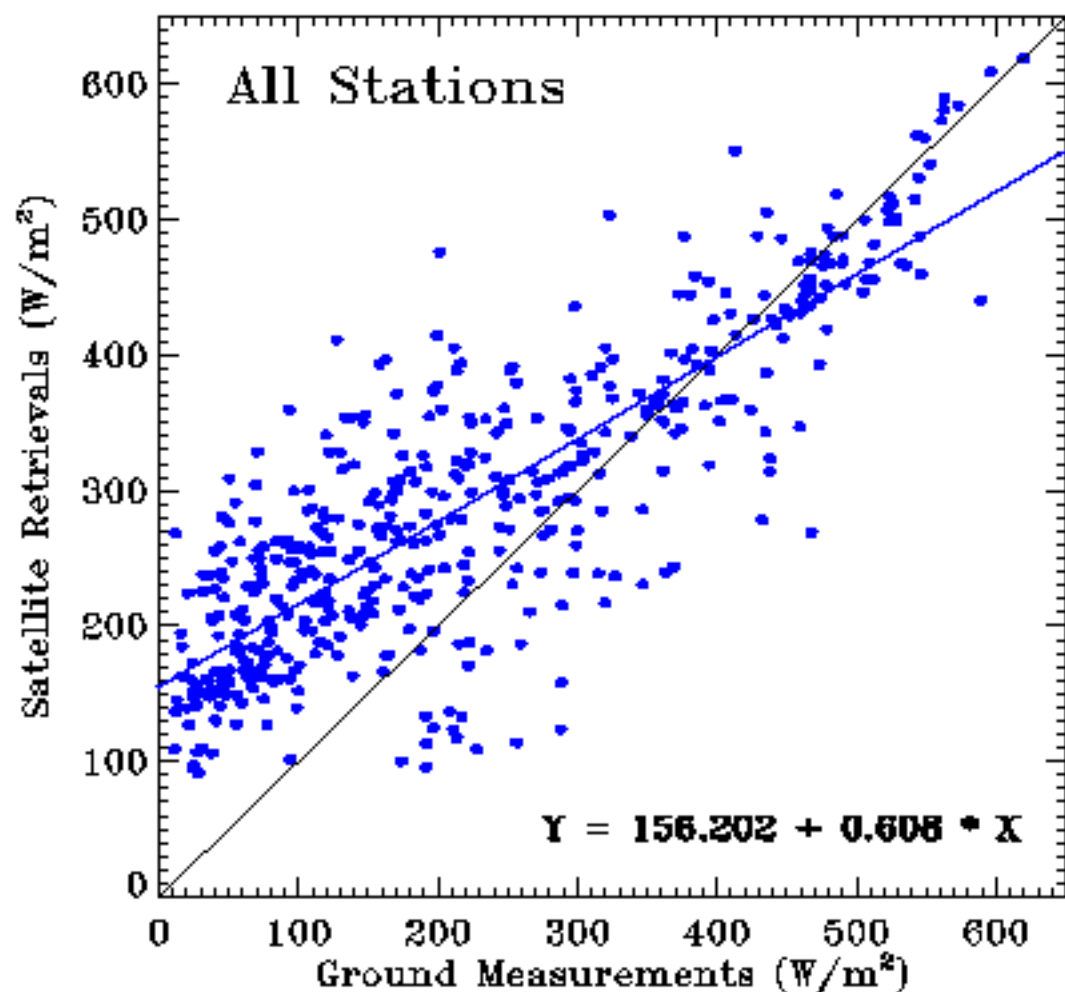

Validation of GWDISK DSR Retrieval

11/21/2014 - 12/20/2014

Station	Number	Accu	Prec	RMSE	Corr	MinErr	MaxErr
fpk	59	25.726	95.374	97.999	0.309	-163.271	190.861
sxf	68	49.240	84.974	97.667	0.760	-197.940	208.901
psu	59	146.925	75.815	165.037	0.835	-38.261	259.471
tbl	59	40.537	109.691	116.066	0.689	-148.191	284.809
bon	88	91.873	54.662	106.746	0.891	-53.843	196.743
dra	59	37.444	75.911	84.065	0.932	-79.575	185.584
gwn	88	78.804	59.279	98.408	0.935	-11.074	236.368
COVE	0	-9999.900	-9999.900	-9999.900	-9999.900	-9999.900	-9999.900
All	480	69.073	86.679	110.764	0.840	-197.940	284.809