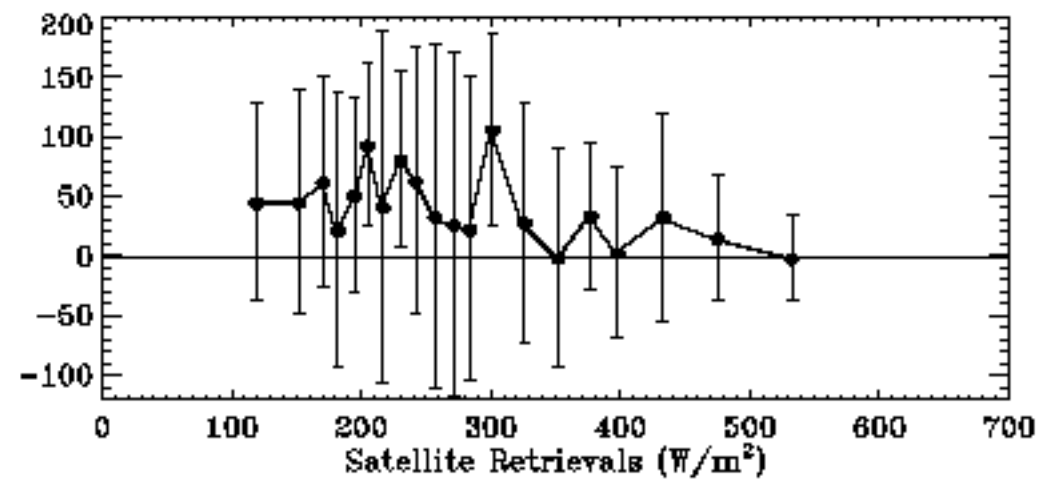

# Validation of GEDISK DSR Retrieval

12/08/2014 - 01/06/2015

Station	Number	Accu	Prec	RMSE	Corr	MinErr	MaxErr
fpk	59	16.933	96.635	97.298	-0.013	-199.881	206.583
sxf	59	35.415	114.598	119.014	0.491	-178.227	226.807
psu	30	117.299	67.050	134.555	0.930	-43.995	239.353
tbl	59	-14.947	132.797	132.513	0.390	-486.925	219.005
bon	59	70.926	62.576	94.233	0.910	-114.777	185.429
dra	59	10.701	73.009	73.174	0.866	-87.787	220.382
gwn	59	80.604	55.305	97.487	0.981	7.208	179.659
COVE	0	-9999.900	-9999.900	-9999.900	-9999.900	-9999.900	-9999.900
All	384	39.837	99.142	106.726	0.796	-486.925	239.353