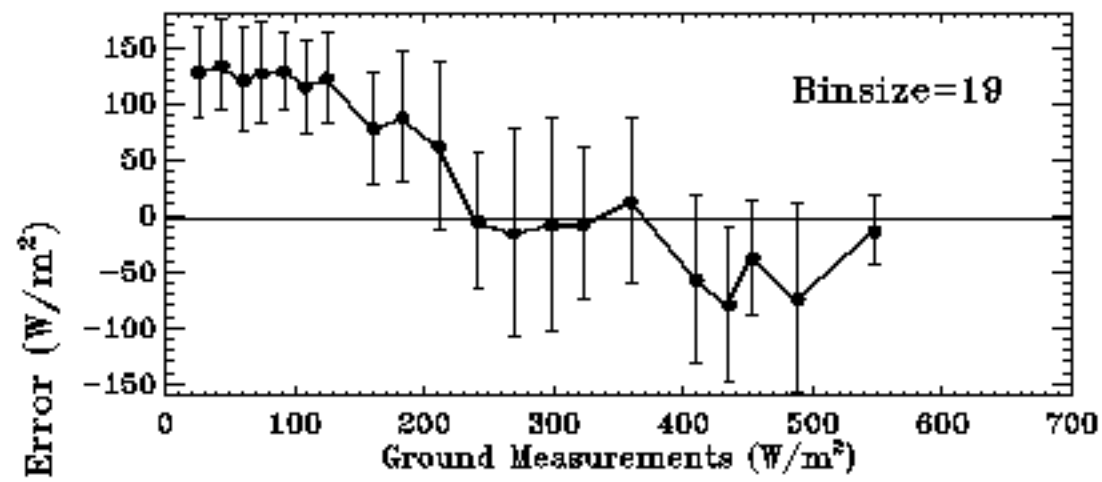

# Validation of GEDISK DSR Retrieval

12/08/2014 - 01/06/2015

Station	Number	Accu	Prec	RMSE	Corr	MinErr	MaxErr
fpk	59	16.933	96.635	97.298	-0.013	-199.881	206.583
sxf	59	35.415	114.598	119.014	0.491	-178.227	226.807
psu	30	117.299	67.050	134.555	0.930	-43.995	239.353
tbl	59	-14.947	132.797	132.513	0.390	-486.925	219.005
bon	59	70.926	62.576	94.233	0.910	-114.777	185.429
dra	59	10.701	73.009	73.174	0.866	-87.787	220.382
gwn	59	80.604	55.305	97.487	0.981	7.208	179.659
COVE	0	-9999.900	-9999.900	-9999.900	-9999.900	-9999.900	-9999.900
All	384	39.837	99.142	106.726	0.796	-486.925	239.353