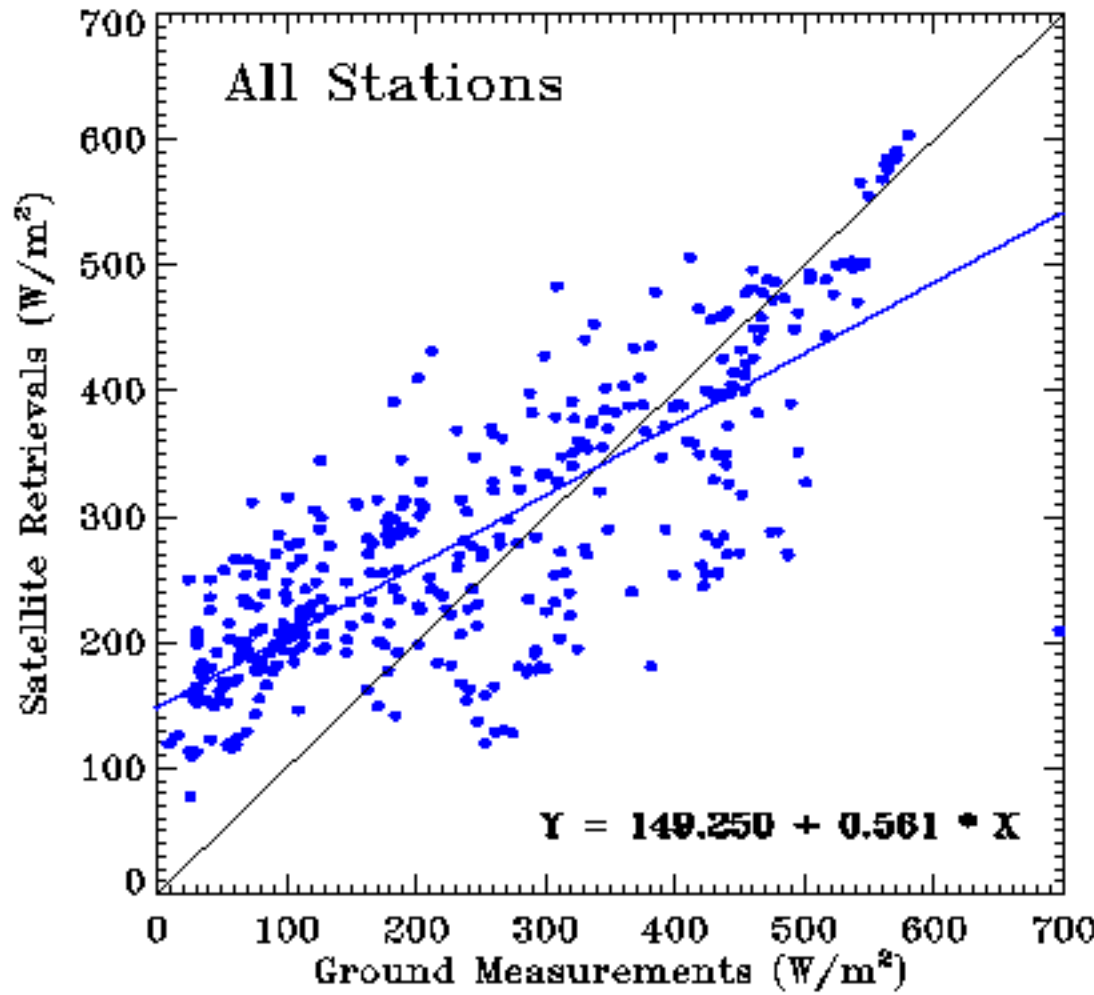

# Validation of GEDISK DSR Retrieval

12/08/2014 - 01/06/2015

Station	Number	Accu	Prec	RMSE	Corr	MinErr	MaxErr
fpk	59	16.933	96.635	97.298	-0.013	-199.881	206.583
sxf	59	35.415	114.598	119.014	0.491	-178.227	226.807
psu	30	117.299	67.050	134.555	0.930	-43.995	239.353
tbl	59	-14.947	132.797	132.513	0.390	-486.925	219.005
bon	59	70.926	62.576	94.233	0.910	-114.777	185.429
dra	59	10.701	73.009	73.174	0.866	-87.787	220.382
gwn	59	80.604	55.305	97.487	0.981	7.208	179.659
COVE	0	-9999.900	-9999.900	-9999.900	-9999.900	-9999.900	-9999.900
All	384	39.837	99.142	106.726	0.796	-486.925	239.353