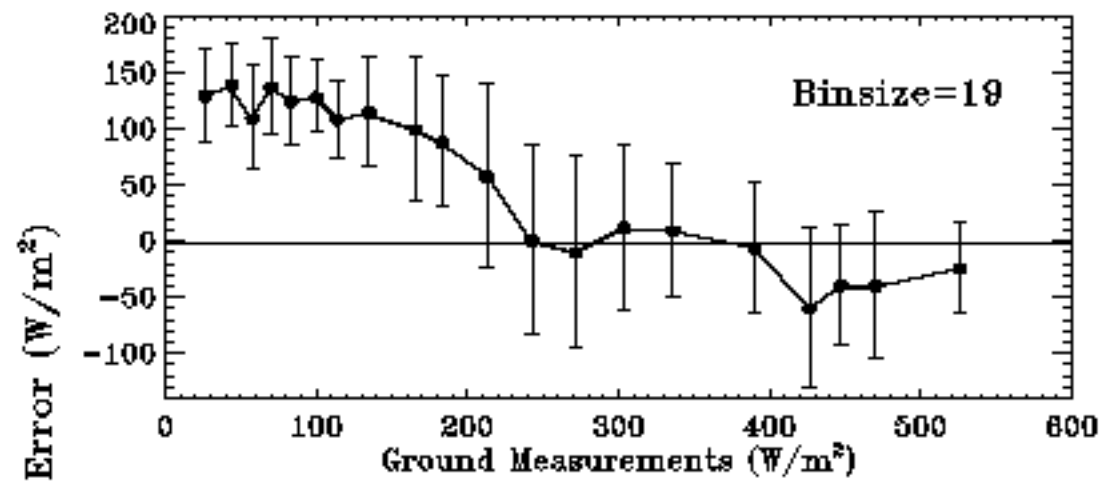

Validation of GEDISK DSR Retrieval

12/01/2014 - 12/30/2014

Station	Number	Accu	Prec	RMSE	Corr	MinErr	MaxErr
fpk	59	21.383	85.846	87.761	0.192	-145.457	206.583
sxf	59	53.095	99.051	111.642	0.674	-175.962	226.807
psu	30	130.585	62.974	144.520	0.928	16.208	239.353
tbl	59	13.023	108.884	108.740	0.622	-216.846	219.005
bon	59	85.525	48.859	98.291	0.932	-31.727	185.429
dra	59	25.700	79.402	82.815	0.896	-87.787	220.382
gwn	59	87.297	59.446	105.331	0.964	-1.730	232.685
COVE	0	-9999.900	-9999.900	-9999.900	-9999.900	-9999.900	-9999.900
All	384	54.148	88.759	103.873	0.835	-216.846	239.353