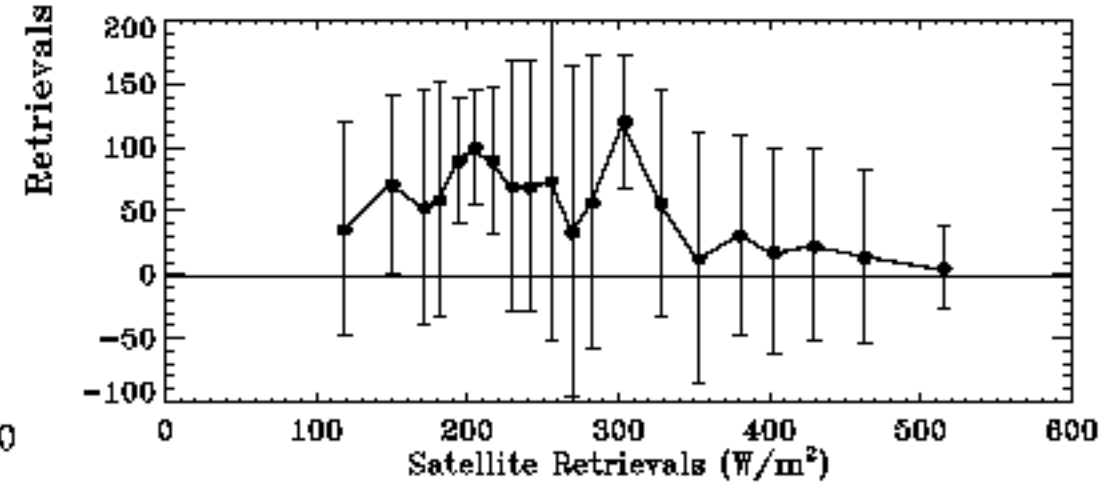

Validation of GEDISK DSR Retrieval

12/01/2014 - 12/30/2014

Station	Number	Accu	Prec	RMSE	Corr	MinErr	MaxErr
fpk	59	21.383	85.846	87.761	0.192	-145.457	206.583
sxf	59	53.095	99.051	111.642	0.674	-175.962	226.807
psu	30	130.585	62.974	144.520	0.928	16.208	239.353
tbl	59	13.023	108.884	108.740	0.622	-216.846	219.005
bon	59	85.525	48.859	98.291	0.932	-31.727	185.429
dra	59	25.700	79.402	82.815	0.896	-87.787	220.382
gwn	59	87.297	59.446	105.331	0.964	-1.730	232.685
COVE	0	-9999.900	-9999.900	-9999.900	-9999.900	-9999.900	-9999.900
All	384	54.148	88.759	103.873	0.835	-216.846	239.353