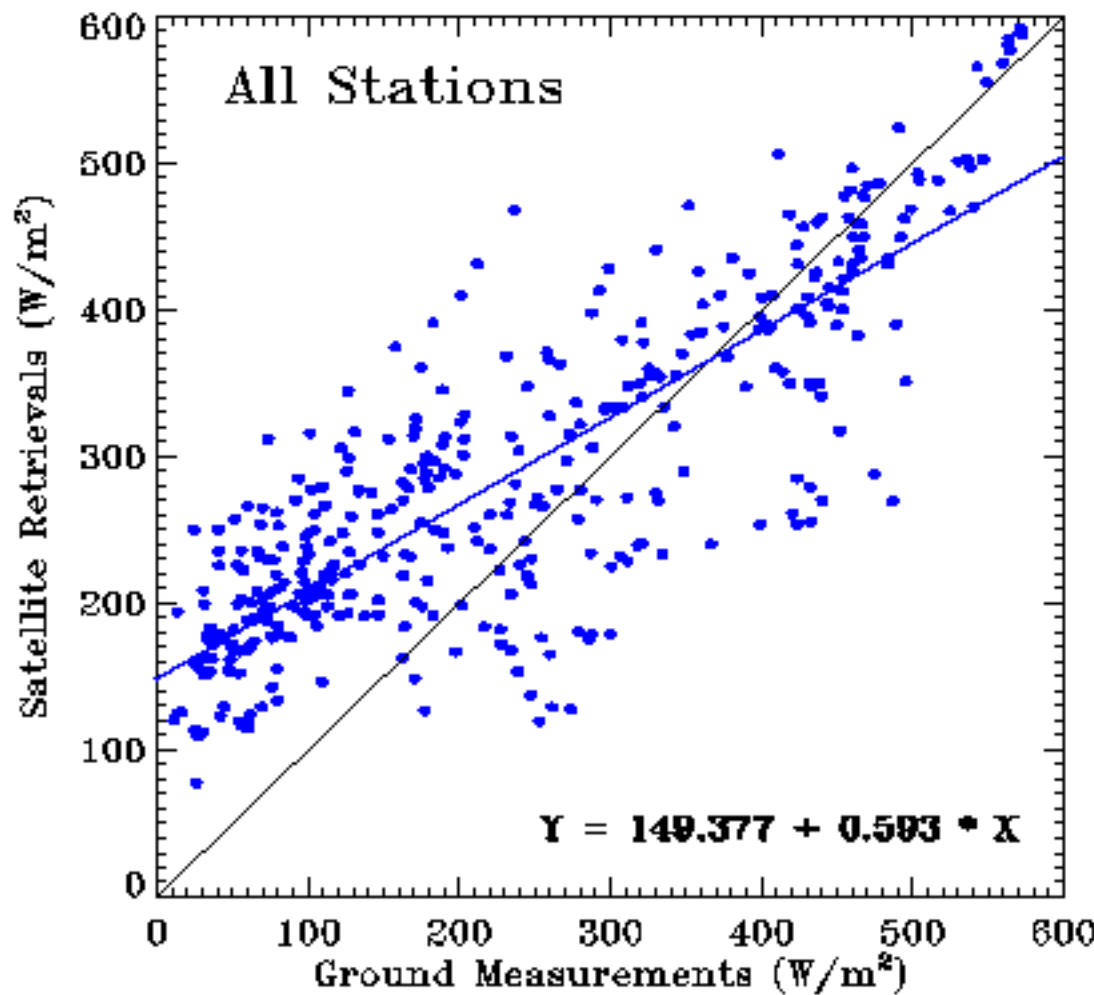

Validation of GEDISK DSR Retrieval

12/01/2014 - 12/30/2014

Station	Number	Accu	Prec	RMSE	Corr	MinErr	MaxErr
fpk	59	21.383	85.846	87.761	0.192	-145.457	206.583
sxf	59	53.095	99.051	111.642	0.674	-175.962	226.807
psu	30	130.585	62.974	144.520	0.928	16.208	239.353
tbl	59	13.023	108.884	108.740	0.622	-216.846	219.005
bon	59	85.525	48.859	98.291	0.932	-31.727	185.429
dra	59	25.700	79.402	82.815	0.896	-87.787	220.382
gwn	59	87.297	59.446	105.331	0.964	-1.730	232.685
COVE	0	-9999.900	-9999.900	-9999.900	-9999.900	-9999.900	-9999.900
All	384	54.148	88.759	103.873	0.835	-216.846	239.353