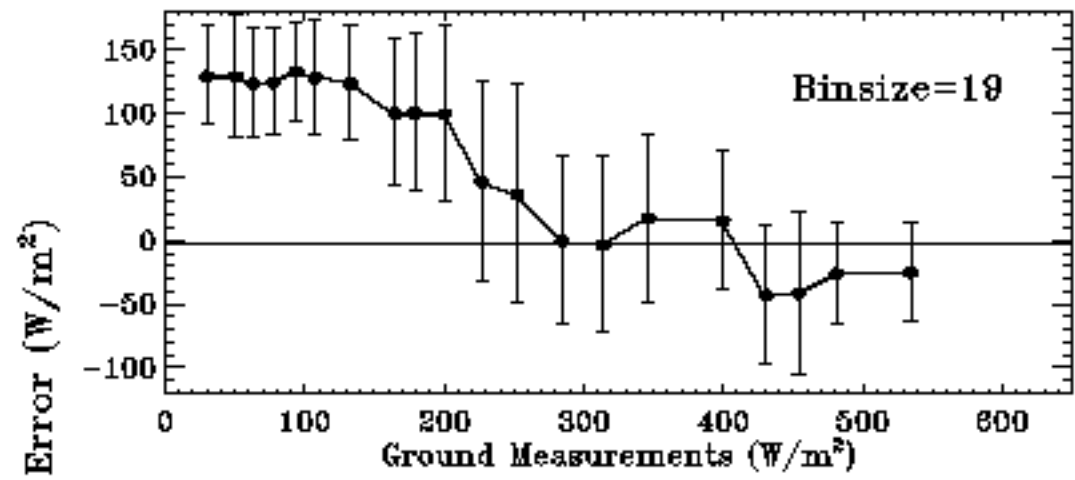

Validation of GEDISK DSR Retrieval

11/22/2014 - 12/21/2014

Station	Number	Accu	Prec	RMSE	Corr	MinErr	MaxErr
fpk	59	25.677	88.095	91.042	0.359	-109.209	206.583
sxf	59	42.669	88.785	97.825	0.787	-192.344	224.611
psu	30	138.085	69.656	154.135	0.841	-99.263	239.353
tbl	59	37.776	100.316	106.394	0.794	-138.226	229.119
bon	59	89.478	44.943	99.960	0.928	-17.940	175.825
dra	59	30.064	80.182	84.994	0.885	-87.787	220.382
gwn	59	85.699	60.647	104.691	0.953	-1.730	232.695
COVE	0	-9999.900	-9999.900	-9999.900	-9999.900	-9999.900	-9999.900
All	384	58.628	85.147	103.287	0.850	-192.344	239.353