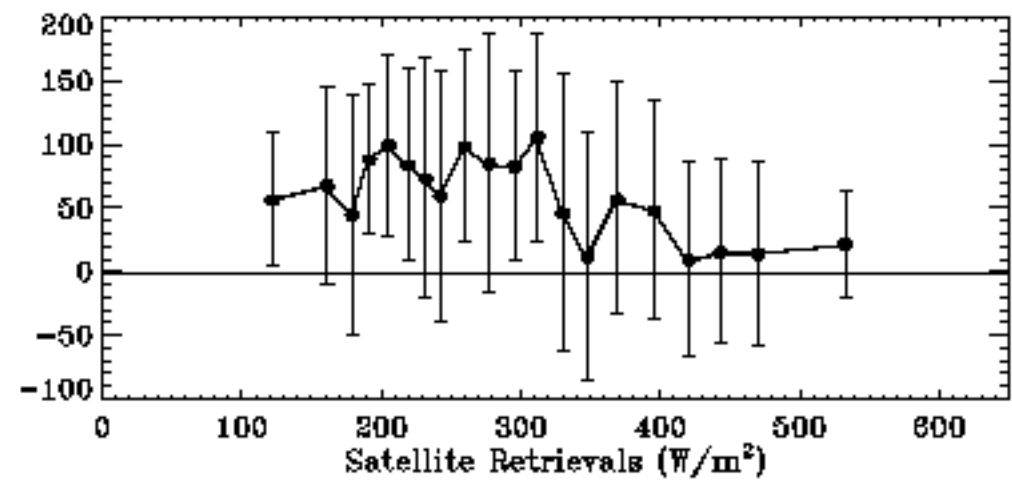

Validation of GEDISK DSR Retrieval

11/22/2014 - 12/21/2014

Station	Number	Accu	Prec	RMSE	Corr	MinErr	MaxErr
fpk	59	25.677	88.095	91.042	0.359	-109.209	206.583
sxf	59	42.669	88.785	97.825	0.787	-192.344	224.611
psu	30	138.085	69.656	154.135	0.841	-99.263	239.353
tbl	59	37.776	100.316	106.394	0.794	-138.226	229.119
bon	59	89.478	44.943	99.960	0.928	-17.940	175.825
dra	59	30.064	80.182	84.994	0.885	-87.787	220.382
gwn	59	85.699	60.647	104.691	0.953	-1.730	232.695
COVE	0	-9999.900	-9999.900	-9999.900	-9999.900	-9999.900	-9999.900
All	384	58.628	85.147	103.287	0.850	-192.344	239.353