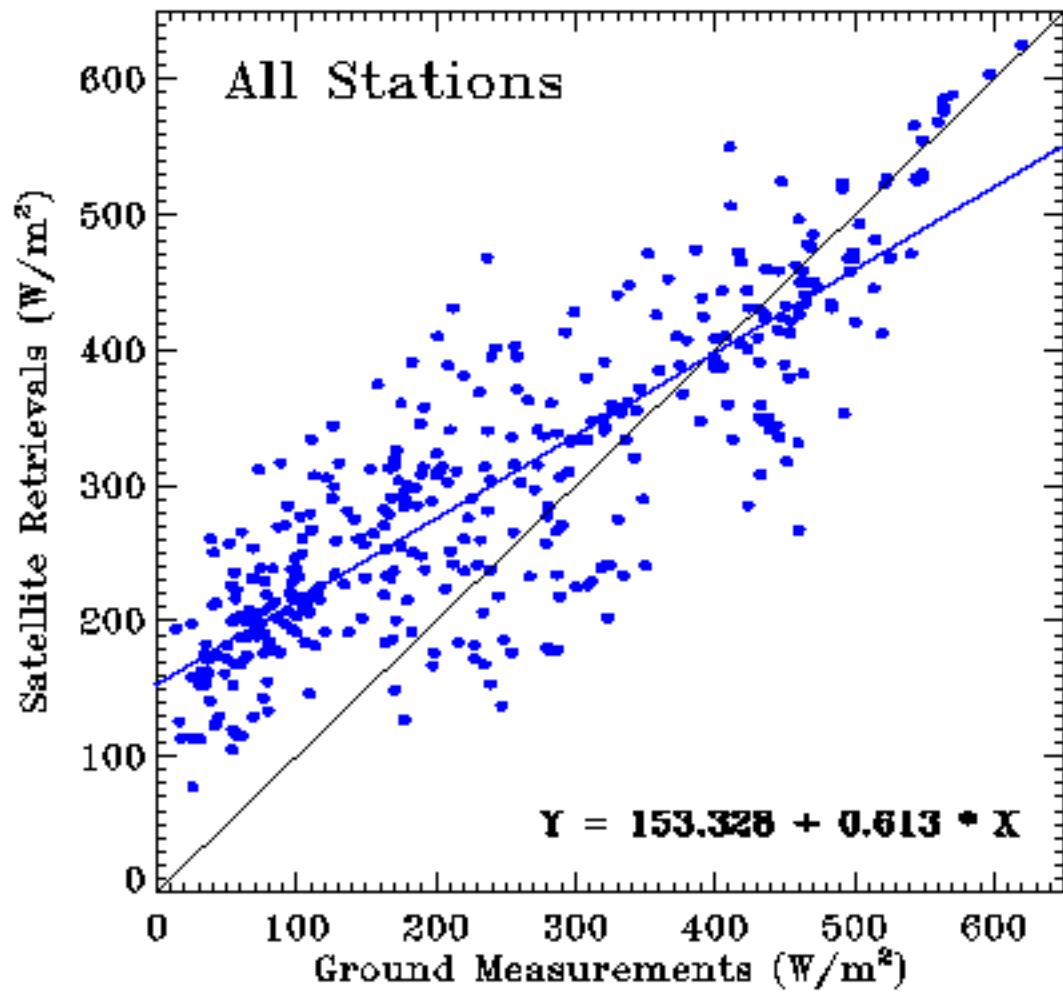

Validation of GEDISK DSR Retrieval

11/22/2014 - 12/21/2014

Station	Number	Accu	Prec	RMSE	Corr	MinErr	MaxErr
fpk	59	25.677	88.095	91.042	0.359	-109.209	206.583
sxf	59	42.669	88.785	97.825	0.787	-192.344	224.611
psu	30	138.085	69.656	154.135	0.841	-99.263	239.353
tbl	59	37.776	100.316	106.394	0.794	-138.226	229.119
bon	59	89.478	44.943	99.960	0.928	-17.940	175.825
dra	59	30.064	80.182	84.994	0.885	-87.787	220.382
gwn	59	85.699	60.647	104.691	0.953	-1.730	232.695
COVE	0	-9999.900	-9999.900	-9999.900	-9999.900	-9999.900	-9999.900
All	384	58.628	85.147	103.287	0.850	-192.344	239.353