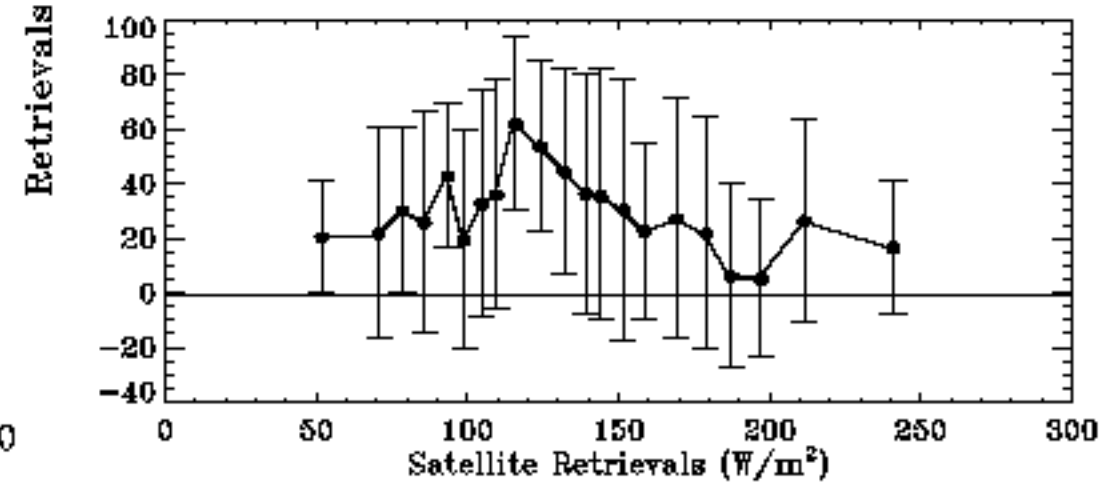

# Validation of GEDISK PAR Retrieval

11/21/2014 - 12/20/2014

Station	Number	Accu	Prec	RMSE	Corr	MinErr	MaxErr
fpk	59	11.183	37.114	38.459	0.285	-49.989	80.328
sxf	56	21.809	38.215	43.703	0.772	-86.233	102.487
psu	29	63.016	32.524	70.656	0.831	-45.386	106.345
tbl	56	12.889	44.025	45.494	0.771	-63.171	100.229
bon	59	41.775	21.516	46.907	0.915	-1.508	84.117
dra	59	20.772	36.342	41.591	0.880	-32.511	104.087
gwn	59	52.568	26.667	58.843	0.921	9.999	119.842
COVE	0	-9999.900	-9999.900	-9999.900	-9999.900	-9999.900	-9999.900
All	377	29.767	38.489	48.617	0.811	-86.233	119.842