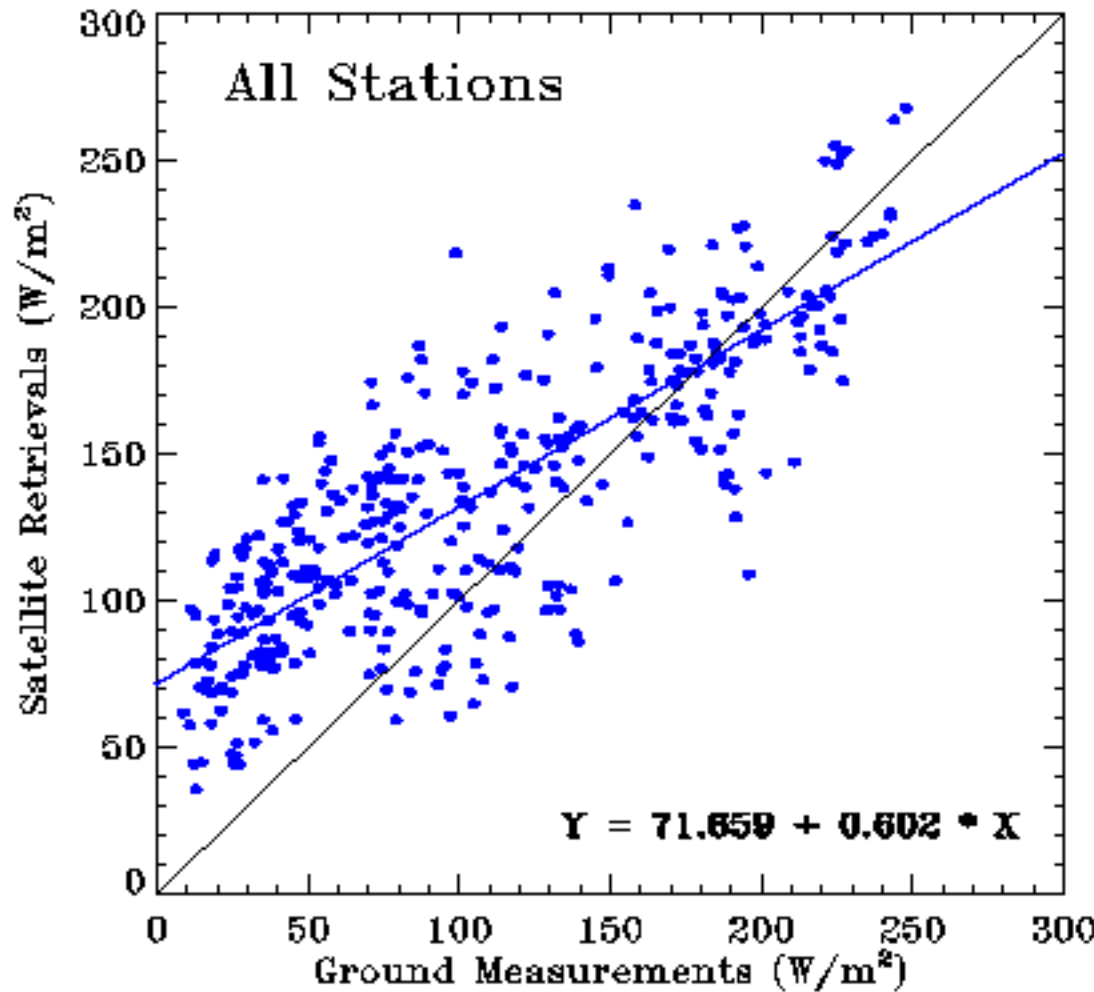

# Validation of GEDISK PAR Retrieval

11/21/2014 - 12/20/2014

Station	Number	Accu	Prec	RMSE	Corr	MinErr	MaxErr
fpk	59	11.183	37.114	38.459	0.285	-49.989	80.328
sxf	56	21.809	38.215	43.703	0.772	-86.233	102.487
psu	29	63.016	32.524	70.656	0.831	-45.386	106.345
tbl	56	12.889	44.025	45.494	0.771	-63.171	100.229
bon	59	41.775	21.516	46.907	0.915	-1.508	84.117
dra	59	20.772	36.342	41.591	0.880	-32.511	104.087
gwn	59	52.568	26.667	58.843	0.921	9.999	119.842
COVE	0	-9999.900	-9999.900	-9999.900	-9999.900	-9999.900	-9999.900
All	377	29.767	38.489	48.617	0.811	-86.233	119.842