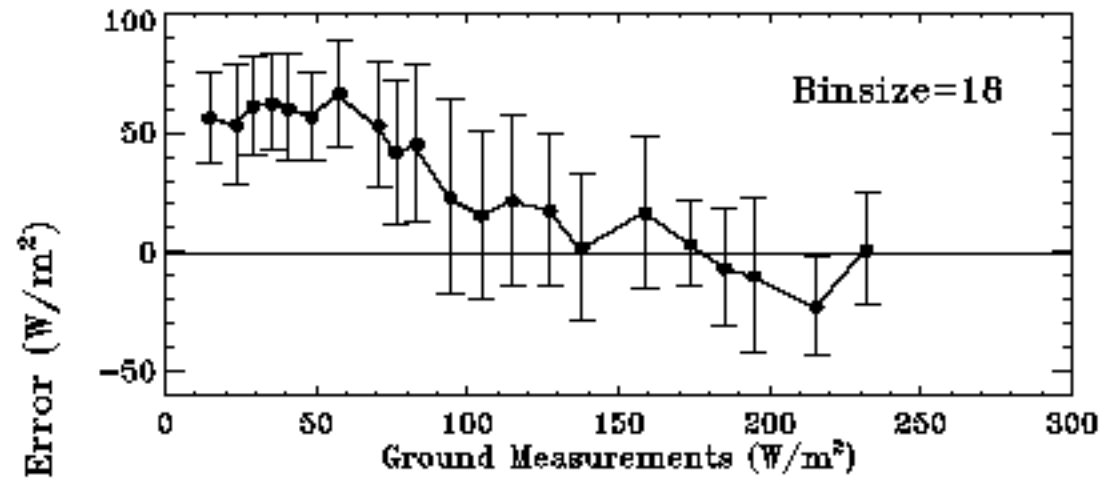

# Validation of GEDISK PAR Retrieval

11/21/2014 - 12/20/2014

Station	Number	Accu	Prec	RMSE	Corr	MinErr	MaxErr
fpk	59	11.183	37.114	38.459	0.285	-49.989	80.328
sxf	56	21.809	38.215	43.703	0.772	-86.233	102.487
psu	29	63.016	32.524	70.656	0.831	-45.386	106.345
tbl	56	12.889	44.025	45.494	0.771	-63.171	100.229
bon	59	41.775	21.516	46.907	0.915	-1.508	84.117
dra	59	20.772	36.342	41.591	0.880	-32.511	104.087
gwn	59	52.568	26.667	58.843	0.921	9.999	119.842
COVE	0	-9999.900	-9999.900	-9999.900	-9999.900	-9999.900	-9999.900
All	377	29.767	38.489	48.617	0.811	-86.233	119.842