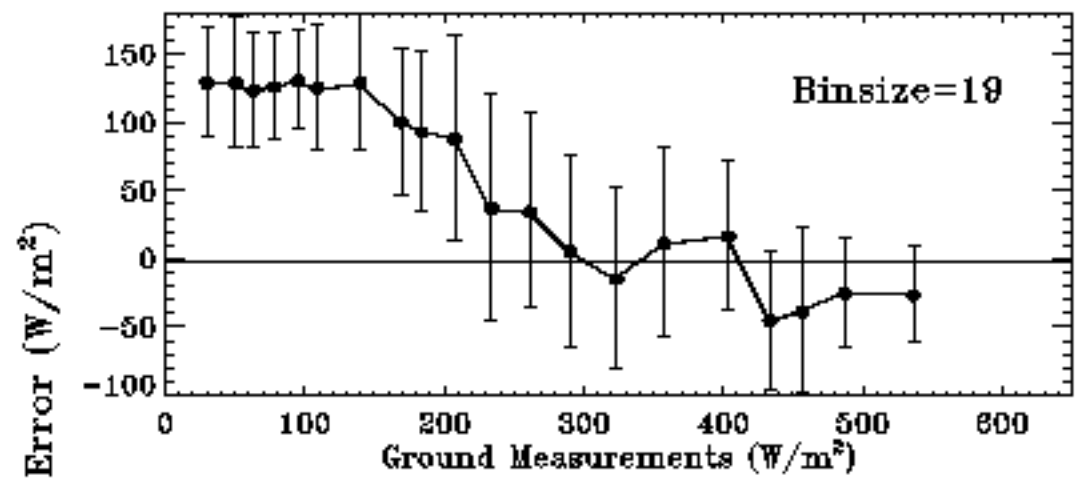

# Validation of GEDISK DSR Retrieval

11/21/2014 - 12/20/2014

Station	Number	Accu	Prec	RMSE	Corr	MinErr	MaxErr
fpk	59	32.251	90.549	92.495	0.376	-121.615	206.583
sxf	59	40.416	87.910	96.076	0.790	-192.344	224.611
psu	30	132.904	73.641	151.346	0.864	-99.263	239.353
tbl	59	35.815	96.672	102.322	0.815	-138.226	229.119
bon	59	86.458	47.099	98.263	0.938	-17.940	175.825
dra	59	29.241	80.325	84.839	0.889	-87.787	220.382
gwn	59	87.689	59.319	105.586	0.952	-1.730	232.685
COVE	0	-9999.900	-9999.900	-9999.900	-9999.900	-9999.900	-9999.900
All	384	56.764	85.029	102.143	0.853	-192.344	239.353