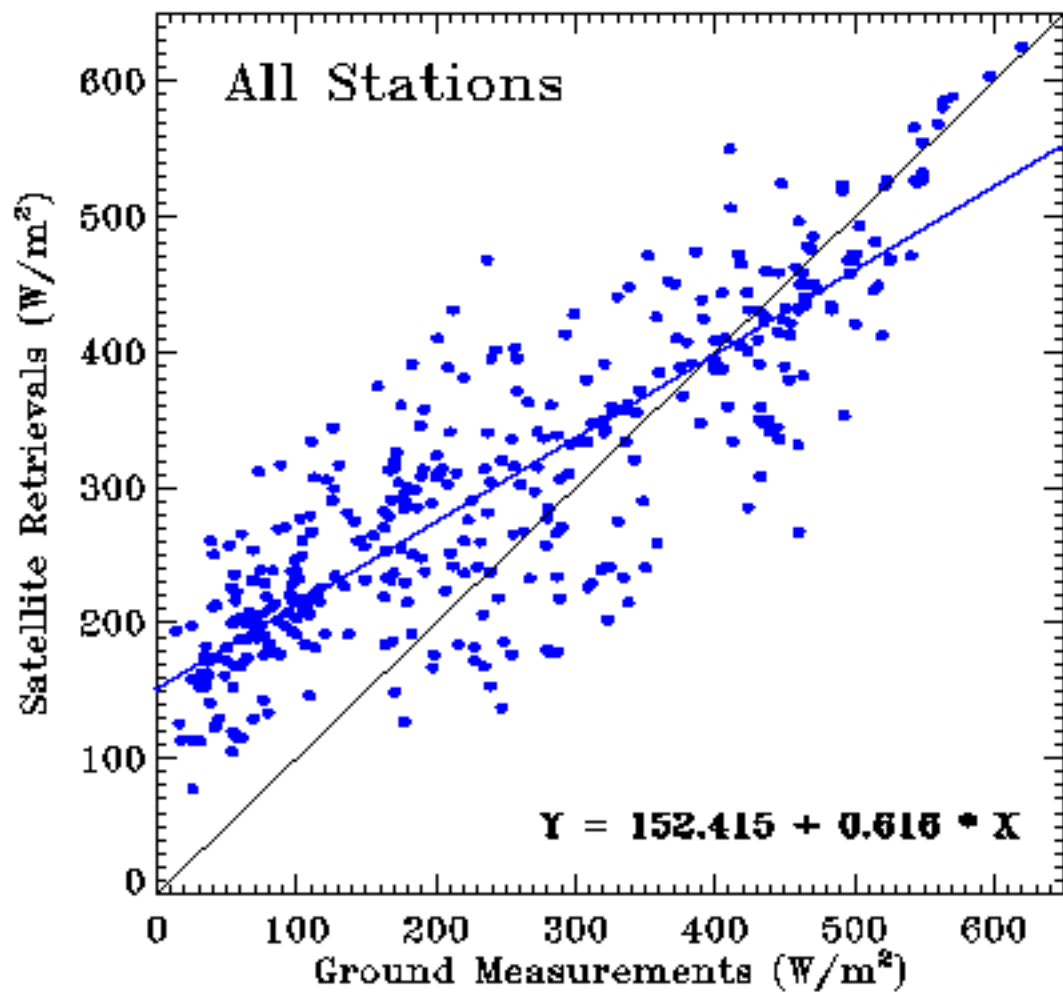

# Validation of GEDISK DSR Retrieval

11/21/2014 - 12/20/2014

Station	Number	Accu	Prec	RMSE	Corr	MinErr	MaxErr
fpk	59	32.251	90.549	92.495	0.376	-121.615	206.583
sxf	59	40.416	87.910	96.076	0.790	-192.344	224.611
psu	30	132.904	73.641	151.346	0.864	-99.263	239.353
tbl	59	35.815	96.672	102.322	0.815	-138.226	229.119
bon	59	86.458	47.099	98.263	0.938	-17.940	175.825
dra	59	29.241	80.325	84.839	0.889	-87.787	220.382
gwn	59	87.689	59.319	105.586	0.952	-1.730	232.685
COVE	0	-9999.900	-9999.900	-9999.900	-9999.900	-9999.900	-9999.900
All	384	56.764	85.029	102.143	0.853	-192.344	239.353