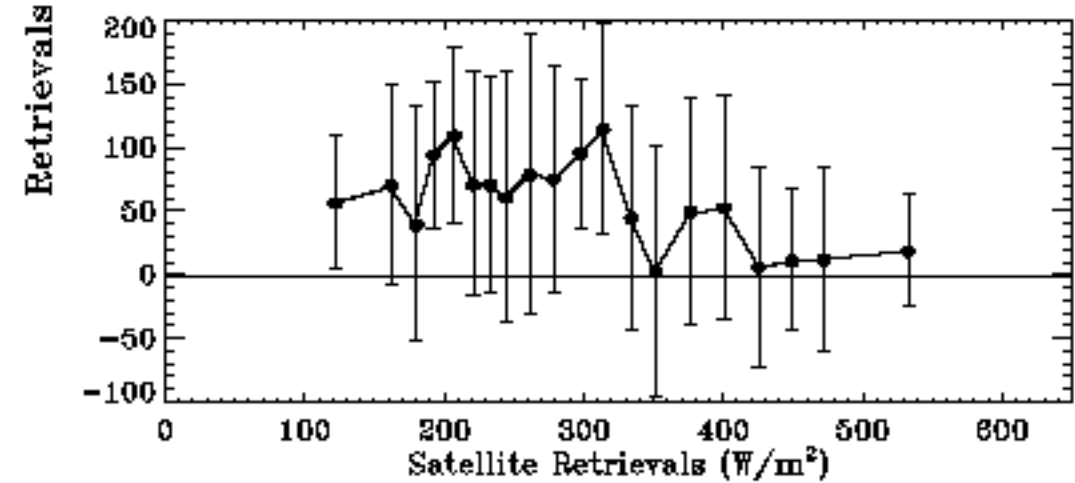

# Validation of GEDISK DSR Retrieval

11/21/2014 - 12/20/2014

Station	Number	Accu	Prec	RMSE	Corr	MinErr	MaxErr
fpk	59	32.251	90.549	92.495	0.376	-121.615	206.583
sxf	59	40.416	87.910	96.076	0.790	-192.344	224.611
psu	30	132.904	73.641	151.346	0.864	-99.263	239.353
tbl	59	35.815	96.672	102.322	0.815	-138.226	229.119
bon	59	86.458	47.099	98.263	0.938	-17.940	175.825
dra	59	29.241	80.325	84.839	0.889	-87.787	220.382
gwn	59	87.689	59.319	105.586	0.952	-1.730	232.685
COVE	0	-9999.900	-9999.900	-9999.900	-9999.900	-9999.900	-9999.900
All	384	56.764	85.029	102.143	0.853	-192.344	239.353